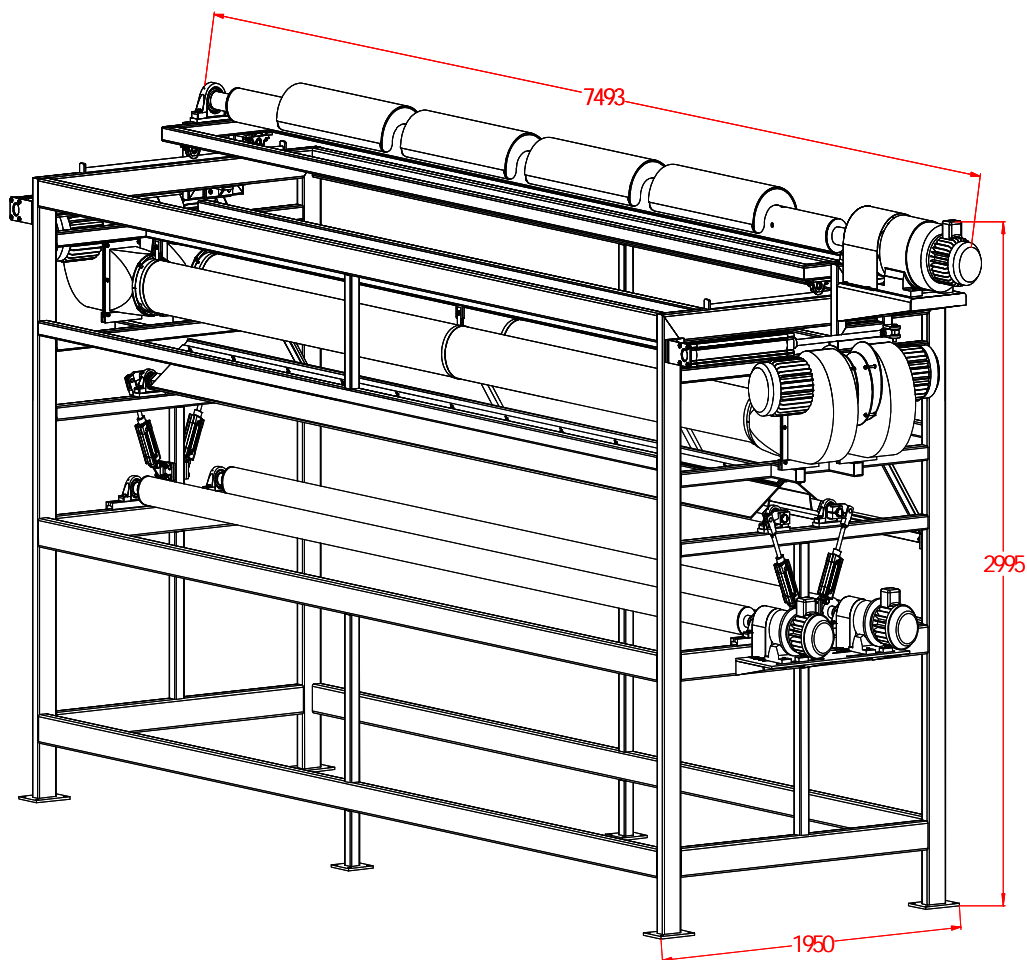

COVER WASHING AND DRYING MACHINE Cavalltec Mod. III ECO

STRUCTURE PLAN:

Note: the dimensions of the structure (chassis) without drying turbines.